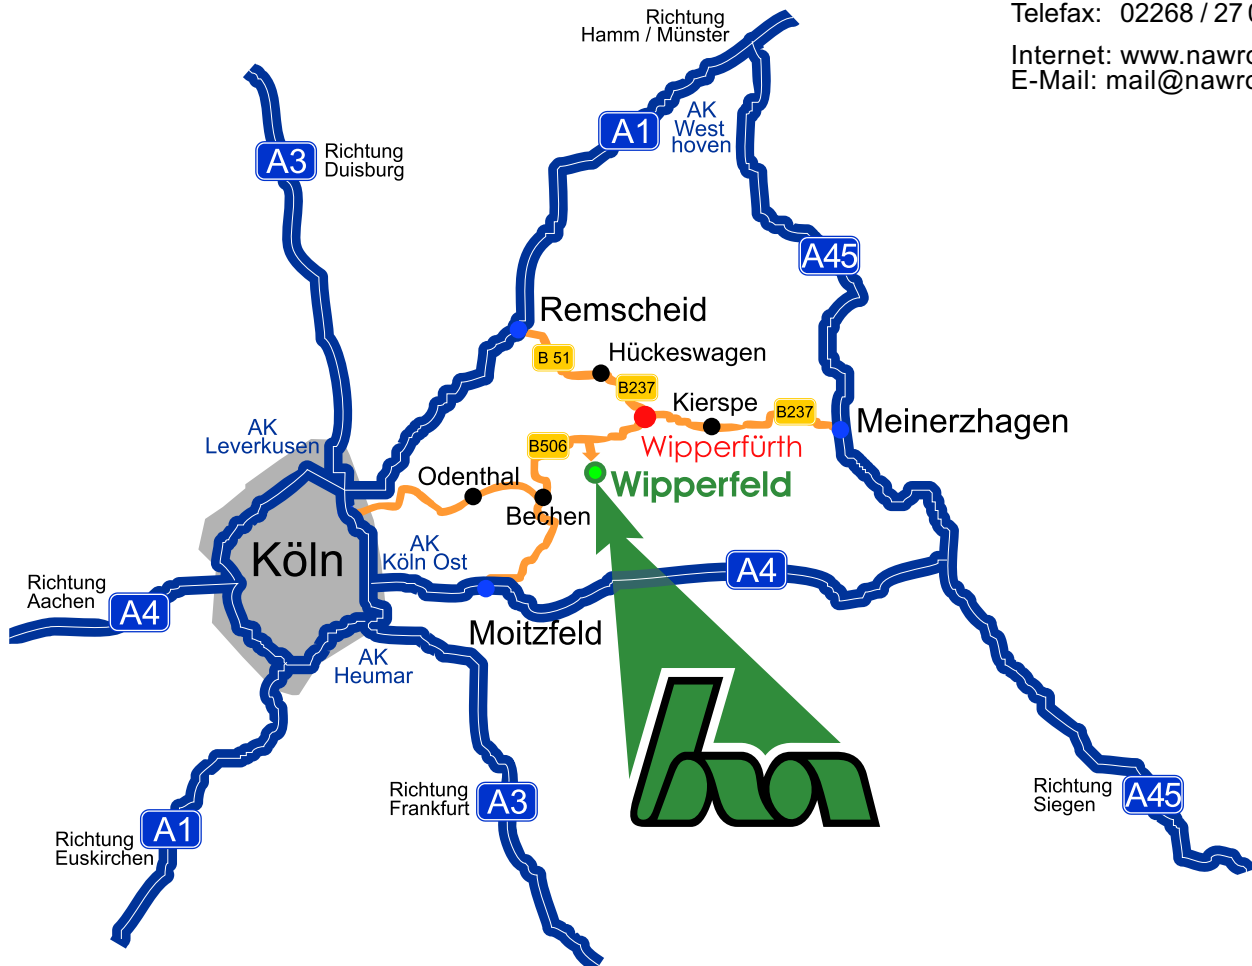

Hermann Nawrot AG
Spezialpapier- und Folienwerk

Lamsfuß 11
D-51688 Wipperfürth

Telefon: 02268 / 91 37 -0
Telefax: 02268 / 27 01

Internet: www.nawrot.de
E-Mail: mail@nawrot.de

From the  Hagen / Siegen:

Take the A45, exit at Meinerzhagen and take the B54 towards Meinerzhagen and Lüdenscheid. In Kierspe turn right onto the B237 towards Remscheid and Wipperfürth. In Wipperfürth take the B506 towards Cologne (Köln). After roughly 8 km, turn left towards Wipperfeld. A further 100 m on you will see the Hermann Nawrot buildings on your right-hand side.

From the  Düsseldorf / Köln:

Take the A3 to the Cologne East interchange then switch to the A4 towards Olpe. Exit at Kürten/Moitzfeld and carry straight on via Herkenrath, Spitze on the B506 towards Wipperfürth. Just before Wipperfürth turn right towards Wipperfeld. 100 m further on you will see the Hermann Nawrot buildings on your right-hand side.

From the  Dortmund:

Take the A1 then exit at Remscheid and carry on down the B229 towards Lennep. In Lennep turn right onto the B51 towards Hückeswagen, Wipperfürth. In Wipperfürth turn right towards Cologne (Köln). After roughly 8 km, turn left towards Wipperfeld. A further 100 m on you will see the Hermann Nawrot buildings on your right-hand side.